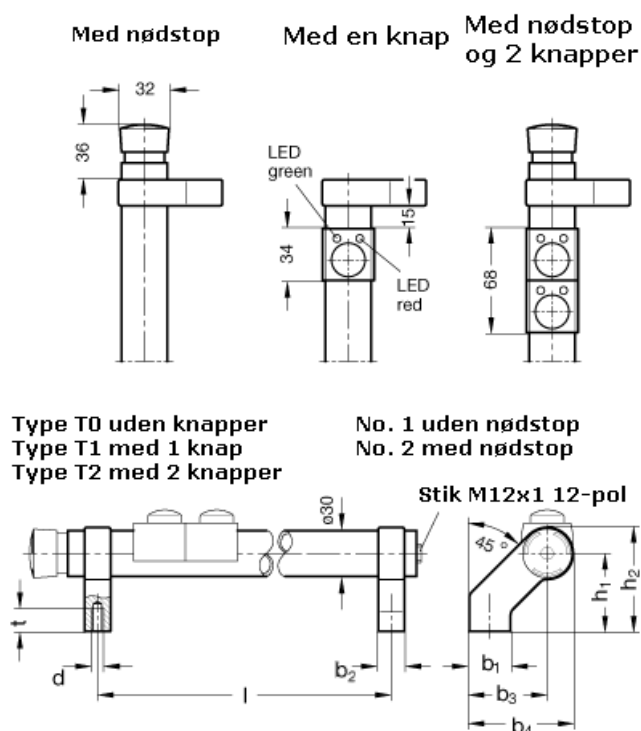

Article number: 201025020002

Description: E+G Tubular handles with switches  
GN 332-200-EL-T0-2

## Measures

$b_1 = 27$

$t = 15$

$b_2 = 17$

$b_3 = 51$

$b_4 = 68$

$d = M 8$

$h_1 = 51$

$h_2 = 68$

$l = 200$